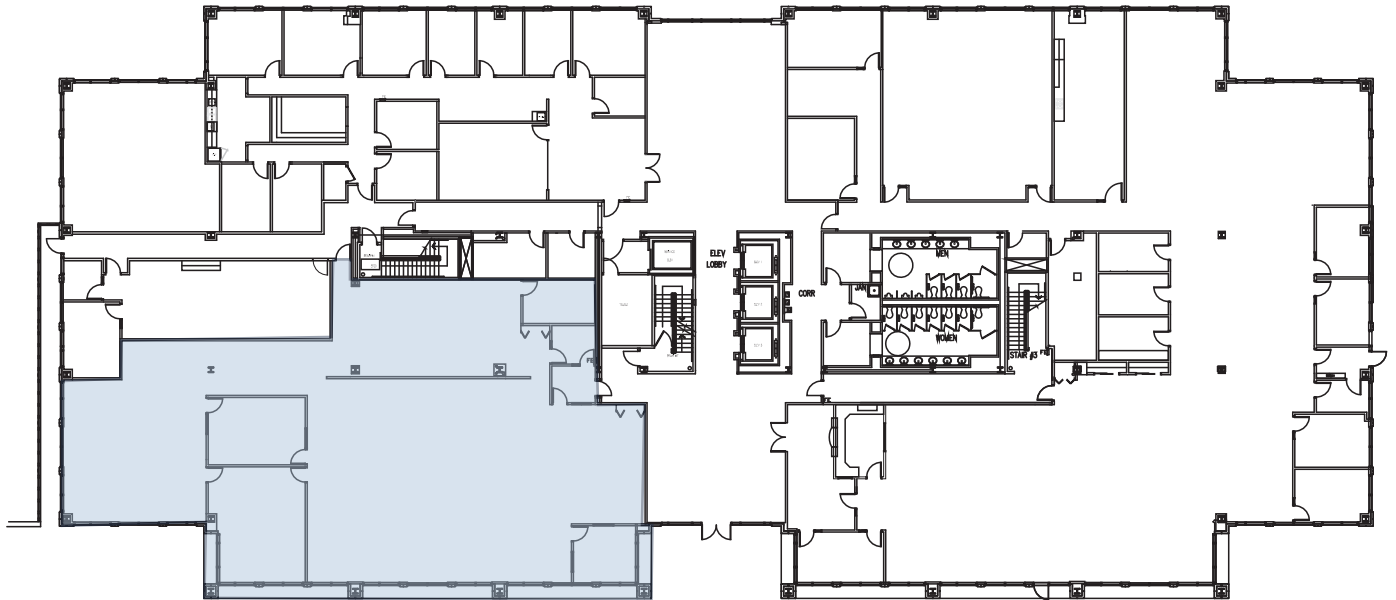

FLOOR PLANS & AVAILABILITY

1ST FLOOR

- Suite 140 - 7,131 SF avail. 5/1/19

4TH FLOOR

- Suite 410 - 7,215 SF

LAKEVIEW PLACE III

22 CENTURY BLVD | NASHVILLE, TENNESSEE

A 150,908 SQUARE FOOT CLASS A OFFICE BUILDING LOCATED IN THE AIRPORT NORTH